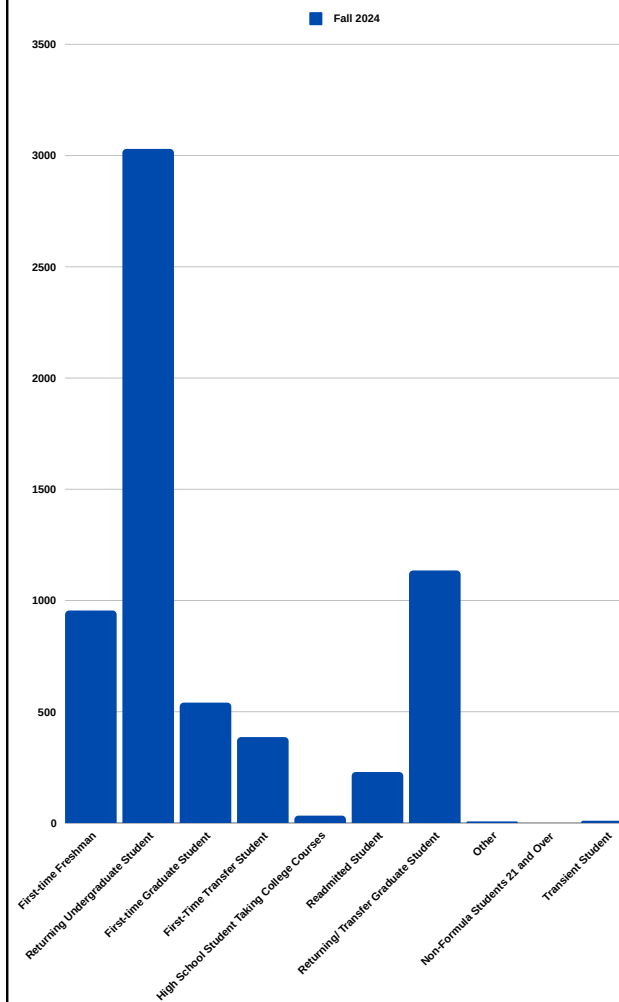

Jackson State University

Tiger Data

TOTAL ENROLLMENT

Fall 2024

N=6326

Spring 2025

COMING
6/25

FULL-TIME ENROLLMENT

Fall 2024

4946

Spring 2025

COMING
6/25

PART-TIME ENROLLMENT

Fall 2024

1380

Spring 2025

COMING
6/25

ACADEMIC LEVEL

Undergraduate

Fall 2024	4650
Spring 2025	COMING 6/25

Graduate

Fall 2024	1676
Spring 2025	COMING 6/25

GENDER

Fall 2024

Female 4171
Male 2155

Spring 2025

COMING
6/25

ENROLLMENT BY COLLEGE

	Fall 2024	Spring 2025 *COMING 6/25
College of Business	977	*
College of Education & Human Development	1555	*
College of Health Sciences	818	*
CSET	1488	*
College of Liberal Arts	1453	*
Undecided/Undeclared	35	*
Total	6326	*

REGISTRATION TYPE

Detailed information can be found by hovering over each bar segment.