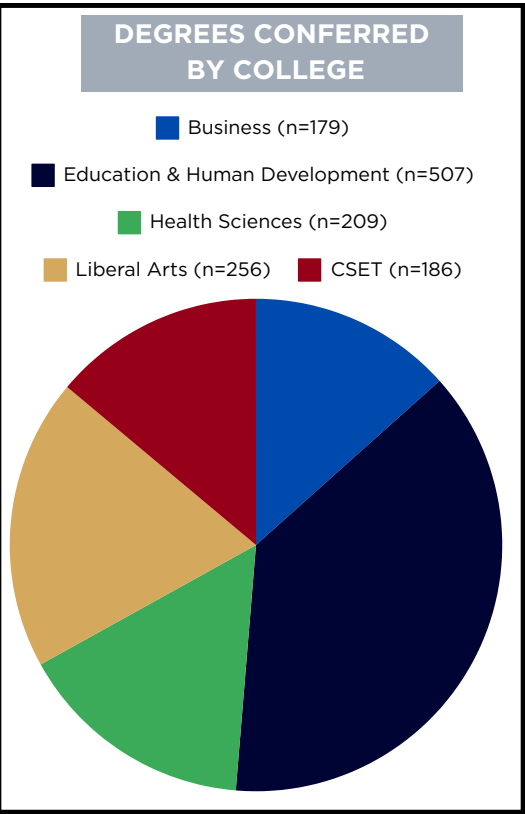

DEGREE TYPE

Bachelor's Degree	Master's Degree	Specialized Certificate
826	390	92
		Do... 27